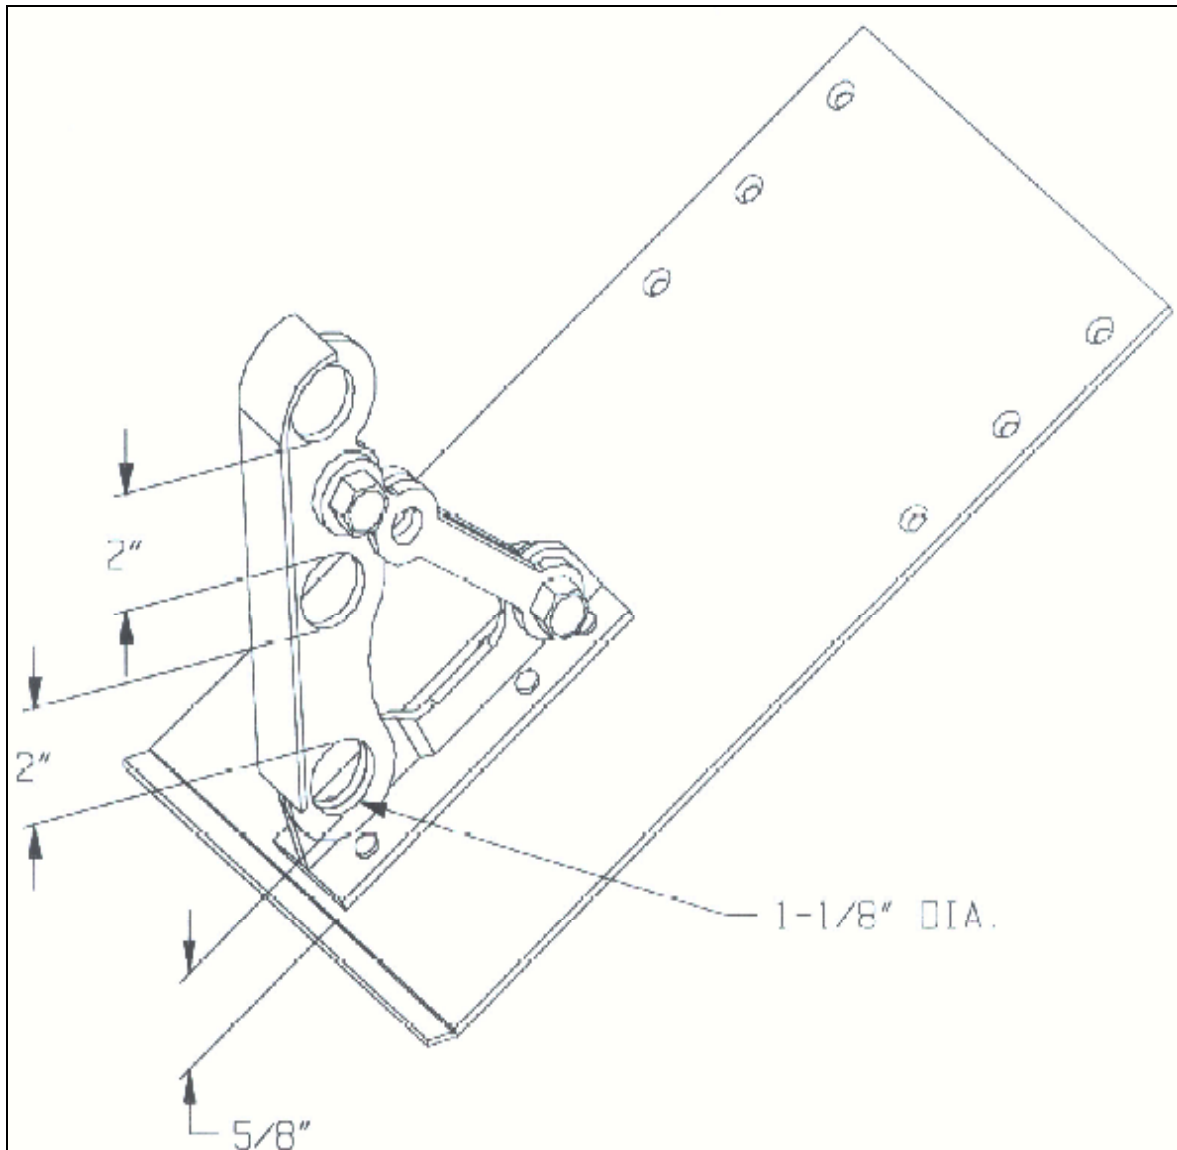

## Snow Guard Model: 500BBA

CASTING IS TIN BRONZE ALLOY C90500 / ASTM B505

Plate is 1/8" 260 commercial bronze and is custom sized.

Rivets to fasten bottom casting are solid copper.

Hex nuts and bolts are solid brass.