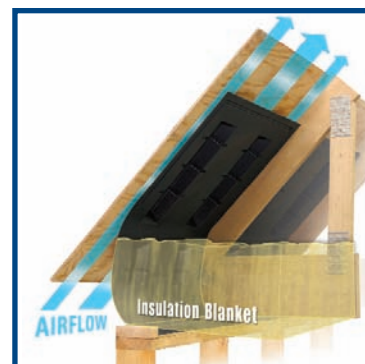

AccuVent™ Attic Ventilation

*Superior Quality AccuVent Soffit
Insulation Baffle is Built to Last!*

Size	Model #	Packaging	Skid
41" x 22.5"	ACCUVENT	50 pcs./ bundle	2,800 pcs./ 56 bundles

ACCUVENT™ SOFFIT INSULATION BAFFLE FEATURES:

- Easy to install with only six staples
- One step, labor saving installation – no additional stuffing of fiberglass required
- Non-porous – 100% recycled PVC does not allow air penetration into fibrous or blown insulation
- Unique design allows insulation to cover the entire outer wall of the structure
- Keeps insulation from getting into the soffit
- Allows 25.3 square inches of air flow into the attic
- Versatile fit – any roof pitch and truss size
- Perforated to easily adjust to roof truss spacing
- Flame retardant and self-extinguishing in less than 5 seconds
- AccuVent does not absorb moisture and will deter the growth of mold
- Easy to transport and store at the jobsite