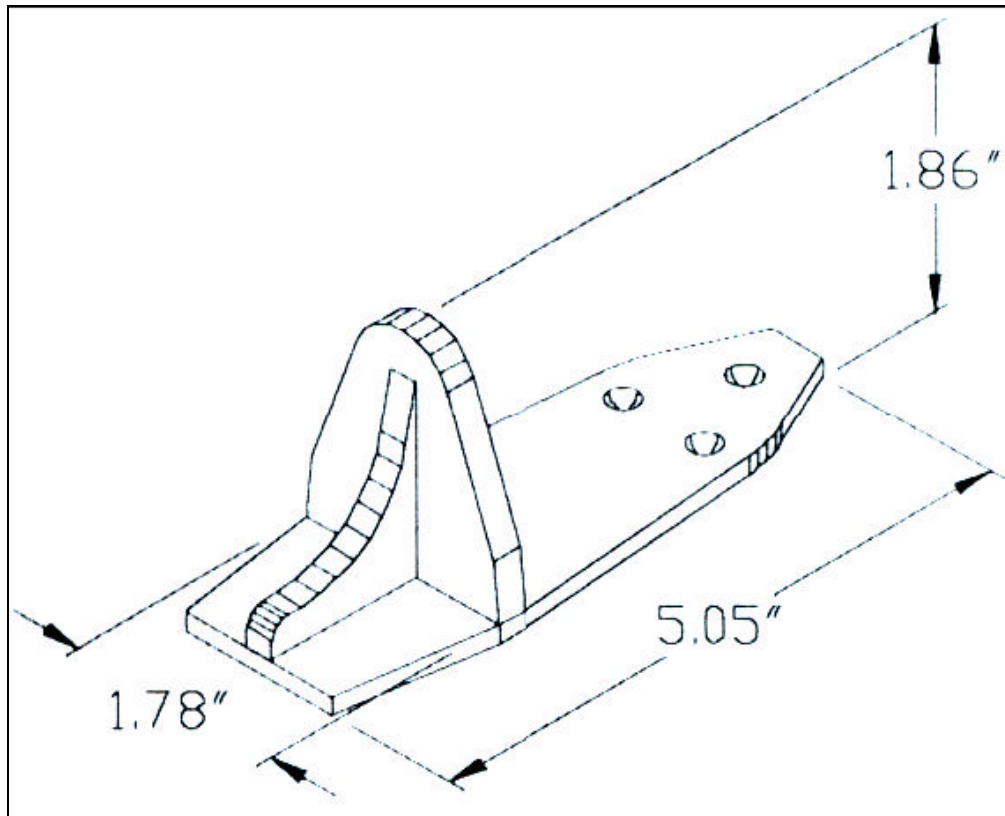

## Snow Guard Model: 640M

The Model #640 Snow and Ice Guard is a solid aluminum casting which, when properly installed on metal roofs, can help in preventing the sudden and unexpected movement of snow and ice. Model #640 is effective for use on all standing, batten, or flat seam metal roofs. **Advantages:** The Model #640 has been designed to blend in, and enhance the appearance of the roof when installed, evenly spaced, in linear horizontal rows. When used in sufficient quantities, the Model #640 can withstand the forces exerted by the weight of accumulated snow and ice.