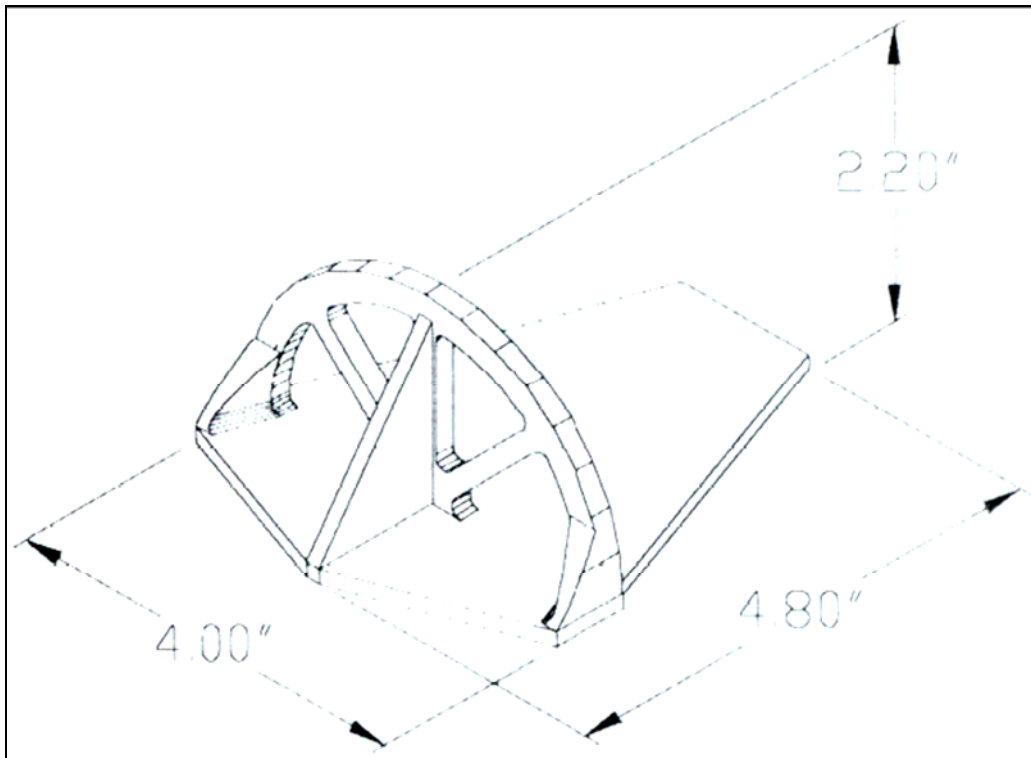

Snow Guard Model: 690M

The Model #690 Snow and Ice Guard is a solid aluminum casting which, when properly installed on metal roofs, can help in preventing the sudden and unexpected movement of snow and ice. Model #690 is effective for use on all standing, batten, or flat seam metal roofs. **Advantages:** The Model #690 has been designed to blend in, and enhance the appearance of the roof when installed, evenly spaced, in linear horizontal rows. When used in sufficient quantities, the Model #690 can withstand the forces exerted by the weight of accumulated snow and ice.