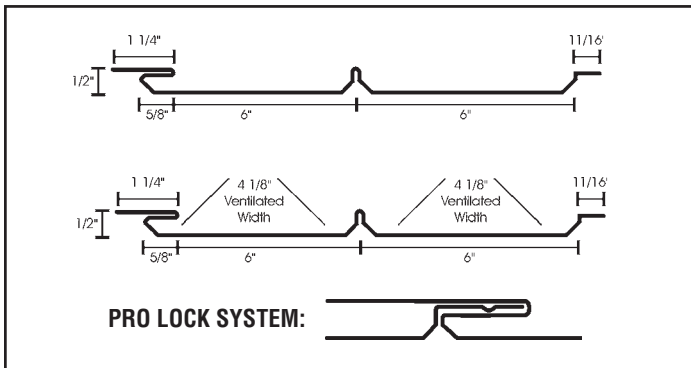

12" PRO LOCK V-Groove 16 Oz. Copper Soffit -
Custom Lengths 8.8 In² Net Free Area/Ft²

Berger will manufacture our Copper Soffit to size for your job. This product is not for use as vertical siding and cannot be run in lengths longer than 24 inches unless specifically engineered and quoted for the job. Please call for availability.

- This is a Non-Stock Item and may Require Extended Lead Time.

SOLID (NON-VENTILATED)		VENTILATED	
Code	Price	Code	Price
SS12C2		SV12C2	

PRODUCT INFORMATION:

- QLOK style is recommended for use in coastal or windy environments.
- Attachment of soffit requires nailing on 12" centers when used in areas subjected to wind uplift and vibration.
- Short soffit overhangs of 16" or less require at least 1 nail per piece central of the hem.