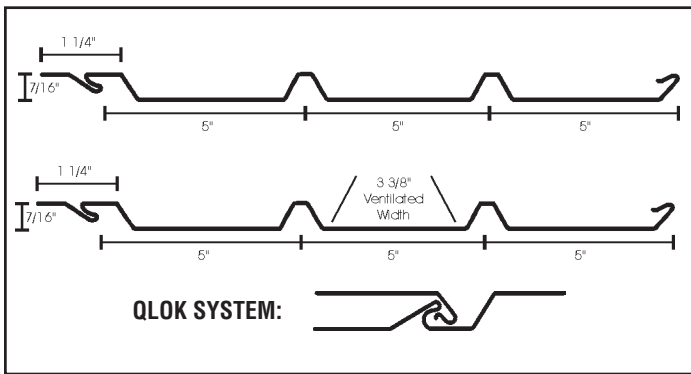

ENTER COLOR CODE WHEN ORDERING

SOLID (NON-VENTILATED)		VENTILATED	
Code	Price	Code	Price
QS10__		QV10__	

15" QLOK .019 Aluminum Soffit -
 120'/ctn. 1.5 sqs./ctn. 10 pcs./ctn. 12' per piece
 4.8 In² Net Free Area/Ft²