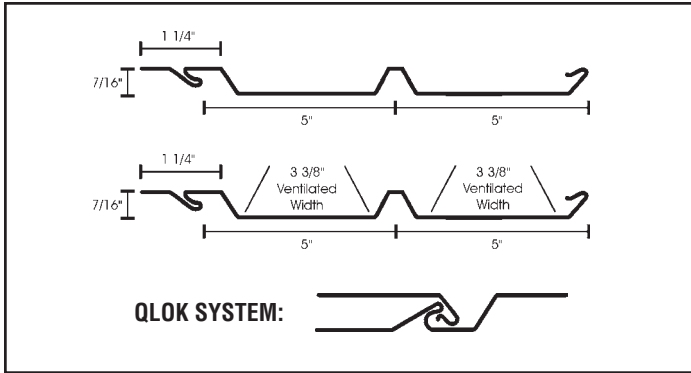

ALUMINUM SOFFIT & ACCESSORIES

SOFFIT AND VENTILATION PRODUCTS

10" QLOK .019 Aluminum Soffit -
120'/ctn. 1 sq./ctn. 10 pcs./ctn. 12' per piece
9.6 In² Net Free Area/Ft²

- Available in White (WA), Royal Brown (BA), Dark Bronze (DB), and Clay (CL).

ENTER COLOR CODE WHEN ORDERING

SOLID (NON-VENTILATED)		VENTILATED	
Code	Price	Code	Price
QS10__		QV10__