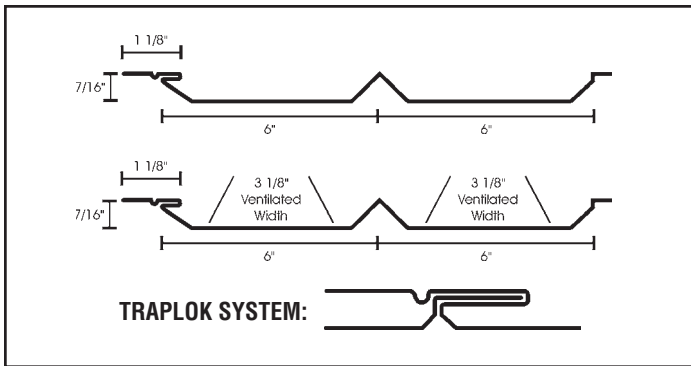

12" TRAPLOK .019 Aluminum Soffit -
120'/ctn. 1.2 sqs./ctn. 10 pcs./ctn. 12' per piece
3.5 In² Net Free Area/Ft²

- Available in White (WA), Royal Brown (BA) and Dark Bronze (DB).

ENTER COLOR CODE WHEN ORDERING

SOLID (NON-VENTILATED)		VENTILATED	
Code	Price	Code	Price
SV12__		LV12__