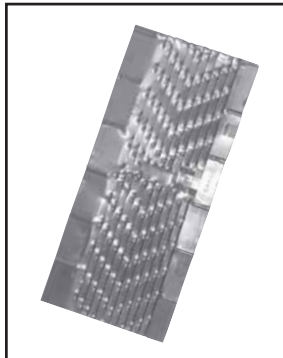

K-Style Gutter Guard with Snap Clip - 100'/ctn. - 4' long ea.

- 5"K Painted Aluminum is Available in Brown (369) and White (841).
- 6"K Painted Aluminum is Available in Brown (371) and White (843).

ENTER COLOR CODE WHEN ORDERING

Metal:	Mill Finished Aluminum		Painted Aluminum		
	Size	Code	Price	Code	Price
5" K	24020		24__ __		
			24__ __		
6" K	24040		24__ __		
			24__ __