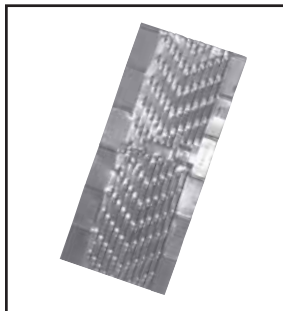

K-Style Special Gutter Guard with Snap Clip - 100'/ctn. - 4' long ea.

- Special Gutter Guard Rests on Top of Back Lip of 5" Gutter
- Painted Aluminum is Available in Brown (370) and White (845).

ENTER COLOR CODE WHEN ORDERING

Metal:	Mill Finished Aluminum		Painted Aluminum		
	Size	Code	Price	Code	Price
5" K	24030		24__ __		
			24__ __		

Notes:

The purpose of our Gutter Guard product line is to stop leaves or reduce debris from entering the gutter/eaves trough. Product performance can vary depending on proper installation, product selection, gutter orientation, roof material and slope. Winter weather may cause snow and ice to accumulate at roof eaves. Ice damming can result from improper roof ventilation and inadequate insulation. Heat radiating from below the roof and sun radiation melt snow and it freezes again when temperatures drop below freezing (0°C/32°F degrees). Icicles can be formed on roof edges due to these conditions whether or not gutters or guards are installed. This is a natural process beyond the manufacturers control and we accept no responsibility for ice and snow accumulation or related consequences.

Leaf Guards are sold as debris protection devices. The manufacturer assumes no responsibility for any other result of this product use.