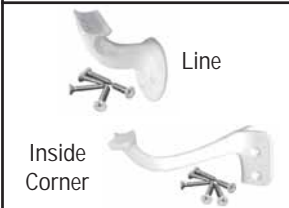

## ProDeck™ Vinyl Railing System Continuous Handrail

- Meets all Americans with Disabilities Act (ADA) and Building Code Requirements.
- Provides Accessibility to Ramps, Stairwells and Staircases.
- For Use in Residential & Commercial Applications.
- Maintenance Free.
- Guaranteed for Life.
- 1 Line Bracket Required for Every 6 Feet of Handrail.
- Available in White Only.

Reinforced Handrail	
1-1/2" Dia. x 104"	
Code	Price
R0H15	

Elbows		
Size	Code	Price
5 Degree	R0HE5	
32 Degree	R0HE32	
36 Degree	R0HE36	

Corners		
Type	Code	Price
Inside	R0HIC	
Outside	R0HOC	

P Loop	
Code	Price
R0HPL	

Return	
90 Degree	
Code	Price
R0HR90	

Brackets		
Type	Code	Price
Line	R0HLB	
Inside Corner	R0HIB	

End Caps (Pair)	
Code	Price
R0HC	

Mounting Block	
Code	Price
RCHMB	

Connectors		
Type	Code	Price
Adjustable	RDHAC	
Line	RDHLC	