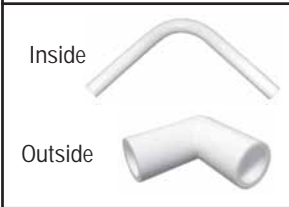

Round Adapters

Actual Product May Vary

- Adapters are Sold as a Set of 2 Each.
- Available in White Only.

(Round) Line Adapters		(Round) Stair Connectors	
Code	Price	Code	Price
R0AL13		R0AS13	

PRODECK™ VINYL RAILING SYSTEM

ProDeck™ Vinyl Railing System Continuous Handrail

- Meets all Americans with Disabilities Act (ADA) and Building Code Requirements.
- Provides Accessibility to Ramps, Stairwells and Staircases.
- For Use in Residential & Commercial Applications.
- Maintenance Free.
- Guaranteed for Life.
- 1 Line Bracket Required for Every 6 Feet of Handrail.
- Available in White Only.

Reinforced Handrail	
1-1/2" Dia. x 104"	
Code	Price
R0H15	

Elbows		
Size	Code	Price
5 Degree	R0HE5	
32 Degree	R0HE32	
36 Degree	R0HE36	

Corners		
Type	Code	Price
Inside	R0HIC	
Outside	R0HOC	

P Loop	
Code	Price
R0HPL	