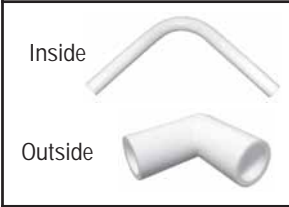

## ProDeck™ Vinyl Railing System Continuous Handrail

- Meets all Americans with Disabilities Act (ADA) and Building Code Requirements.
- Provides Accessibility to Ramps, Stairwells and Staircases.
- For Use in Residential & Commercial Applications.
- Maintenance Free.
- Guaranteed for Life.
- 1 Line Bracket Required for Every 6 Feet of Handrail.
- Available in White Only.

Reinforced Handrail	
1-1/2" Dia. x 104"	
Code	Price
R0H15	

Elbows		
Size	Code	Price
5 Degree	R0HE5	
32 Degree	R0HE32	
36 Degree	R0HE36	

Corners		
Type	Code	Price
Inside	R0HIC	
Outside	R0HOC	

P Loop	
Code	Price
R0HPL	