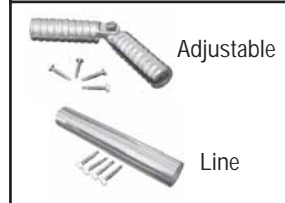

Return	
90 Degree	
Code	Price
R0HR90	

Brackets		
Type	Code	Price
Line	R0HLB	
Inside Corner	R0HIB	

End Caps (Pair)	
Code	Price
R0HC	

Mounting Block	
Code	Price
RCHMB	

Connectors		
Type	Code	Price
Adjustable	RDHAC	
Line	RDHLC	