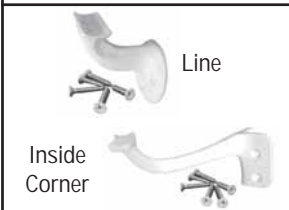

ProDeck™ Vinyl Railing System Continuous Handrail

- Meets all Americans with Disabilities Act (ADA) and Building Code Requirements.
- Provides Accessibility to Ramps, Stairwells and Staircases.
- For Use in Residential & Commercial Applications.
- Maintenance Free.
- Guaranteed for Life.
- 1 Line Bracket Required for Every 6 Feet of Handrail.
- Available in White Only.

Reinforced Handrail	
1-1/2" Dia. x 104"	
Code	Price
R0H15	

Elbows		
Size	Code	Price
5 Degree	R0HE5	
32 Degree	R0HE32	
36 Degree	R0HE36	

Corners		
Type	Code	Price
Inside	R0HIC	
Outside	R0HOC	

P Loop	
Code	Price
R0HPL	

Return	
90 Degree	
Code	Price
R0HR90	

Brackets		
Type	Code	Price
Line	R0HLB	
Inside Corner	R0HIB	

End Caps (Pair)	
Code	Price
R0HC	

Mounting Block	
Code	Price
RCHMB	

Connectors		
Type	Code	Price
Adjustable	RDHAC	
Line	RDHLC	